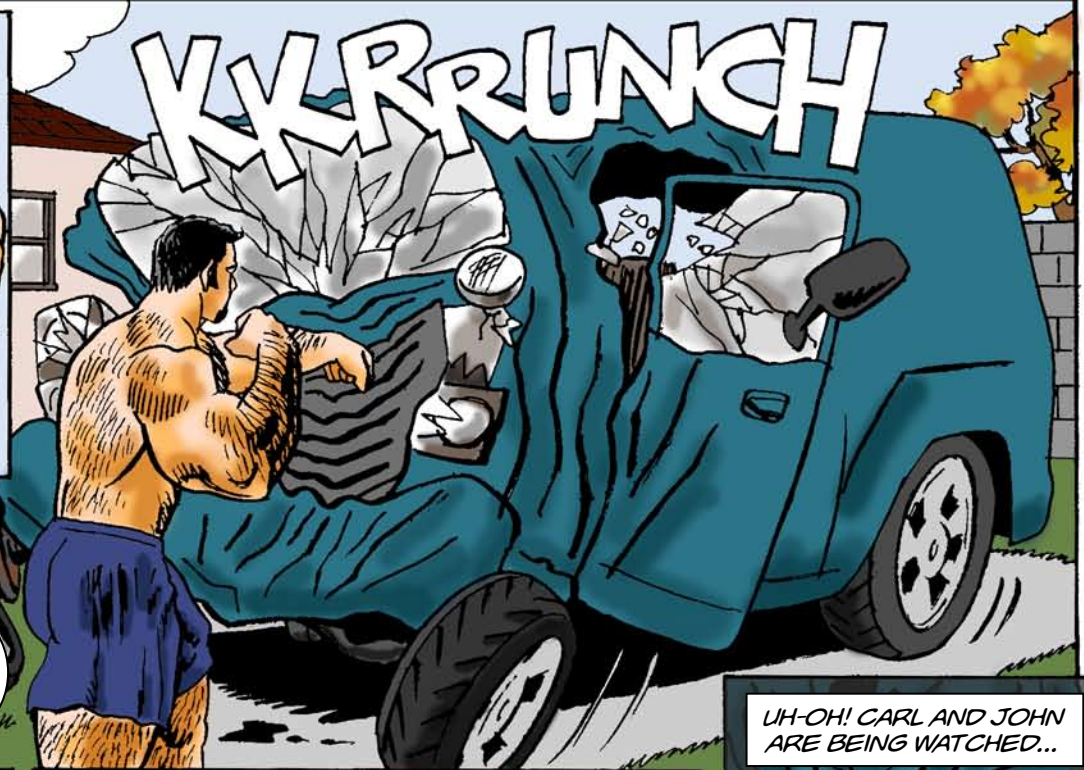

HEARTS & IRON™ "POWER ON"

STORY/ ART: JEFF JACKLIN

AFTER AN ESCALATING STRENGTH SHOW IN THEIR HOME GYM, CARL AND JOHN MOVE OUTSIDE TO BIGGER CHALLENGES...

WWW.HEARTSANDIRONCOMIC.COM
WWW.JEFFSMUSCLESTUDIO.COM

UH-OH! CARL AND JOHN ARE BEING WATCHED...