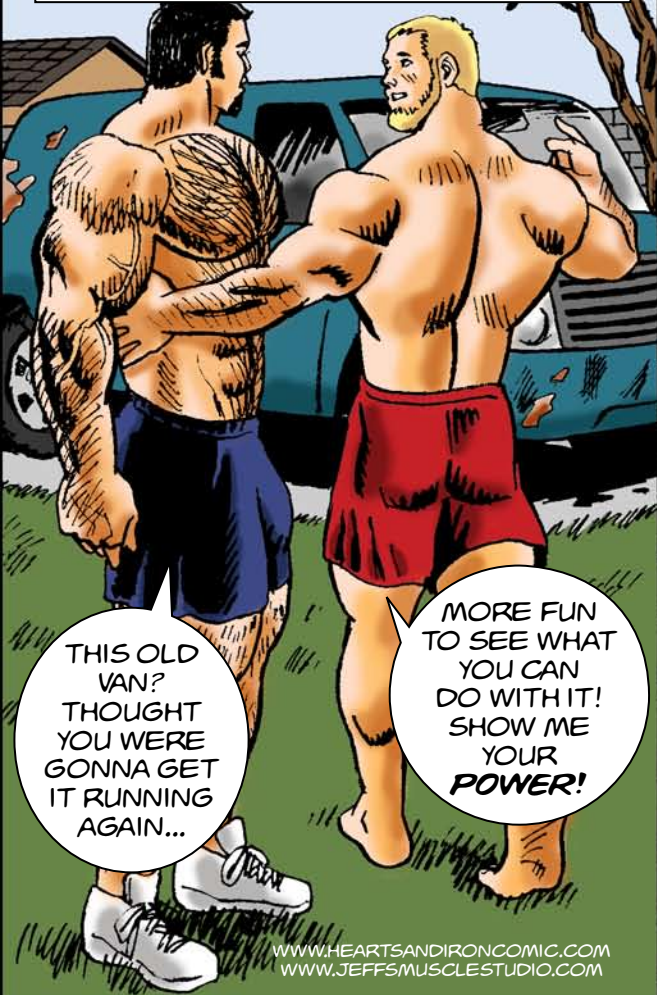

HEARTS & IRON™ "POWER ON"

STORY/ ART: JEFF JACKLIN

AFTER AN ESCALATING STRENGTH SHOW IN THEIR HOME GYM, CARL AND JOHN MOVE OUTSIDE TO BIGGER CHALLENGES...

WWW.HEARTSANDIRONCOMIC.COM
WWW.JEFFSMUSCLESTUDIO.COM

UH-OH! CARL AND JOHN ARE BEING WATCHED...